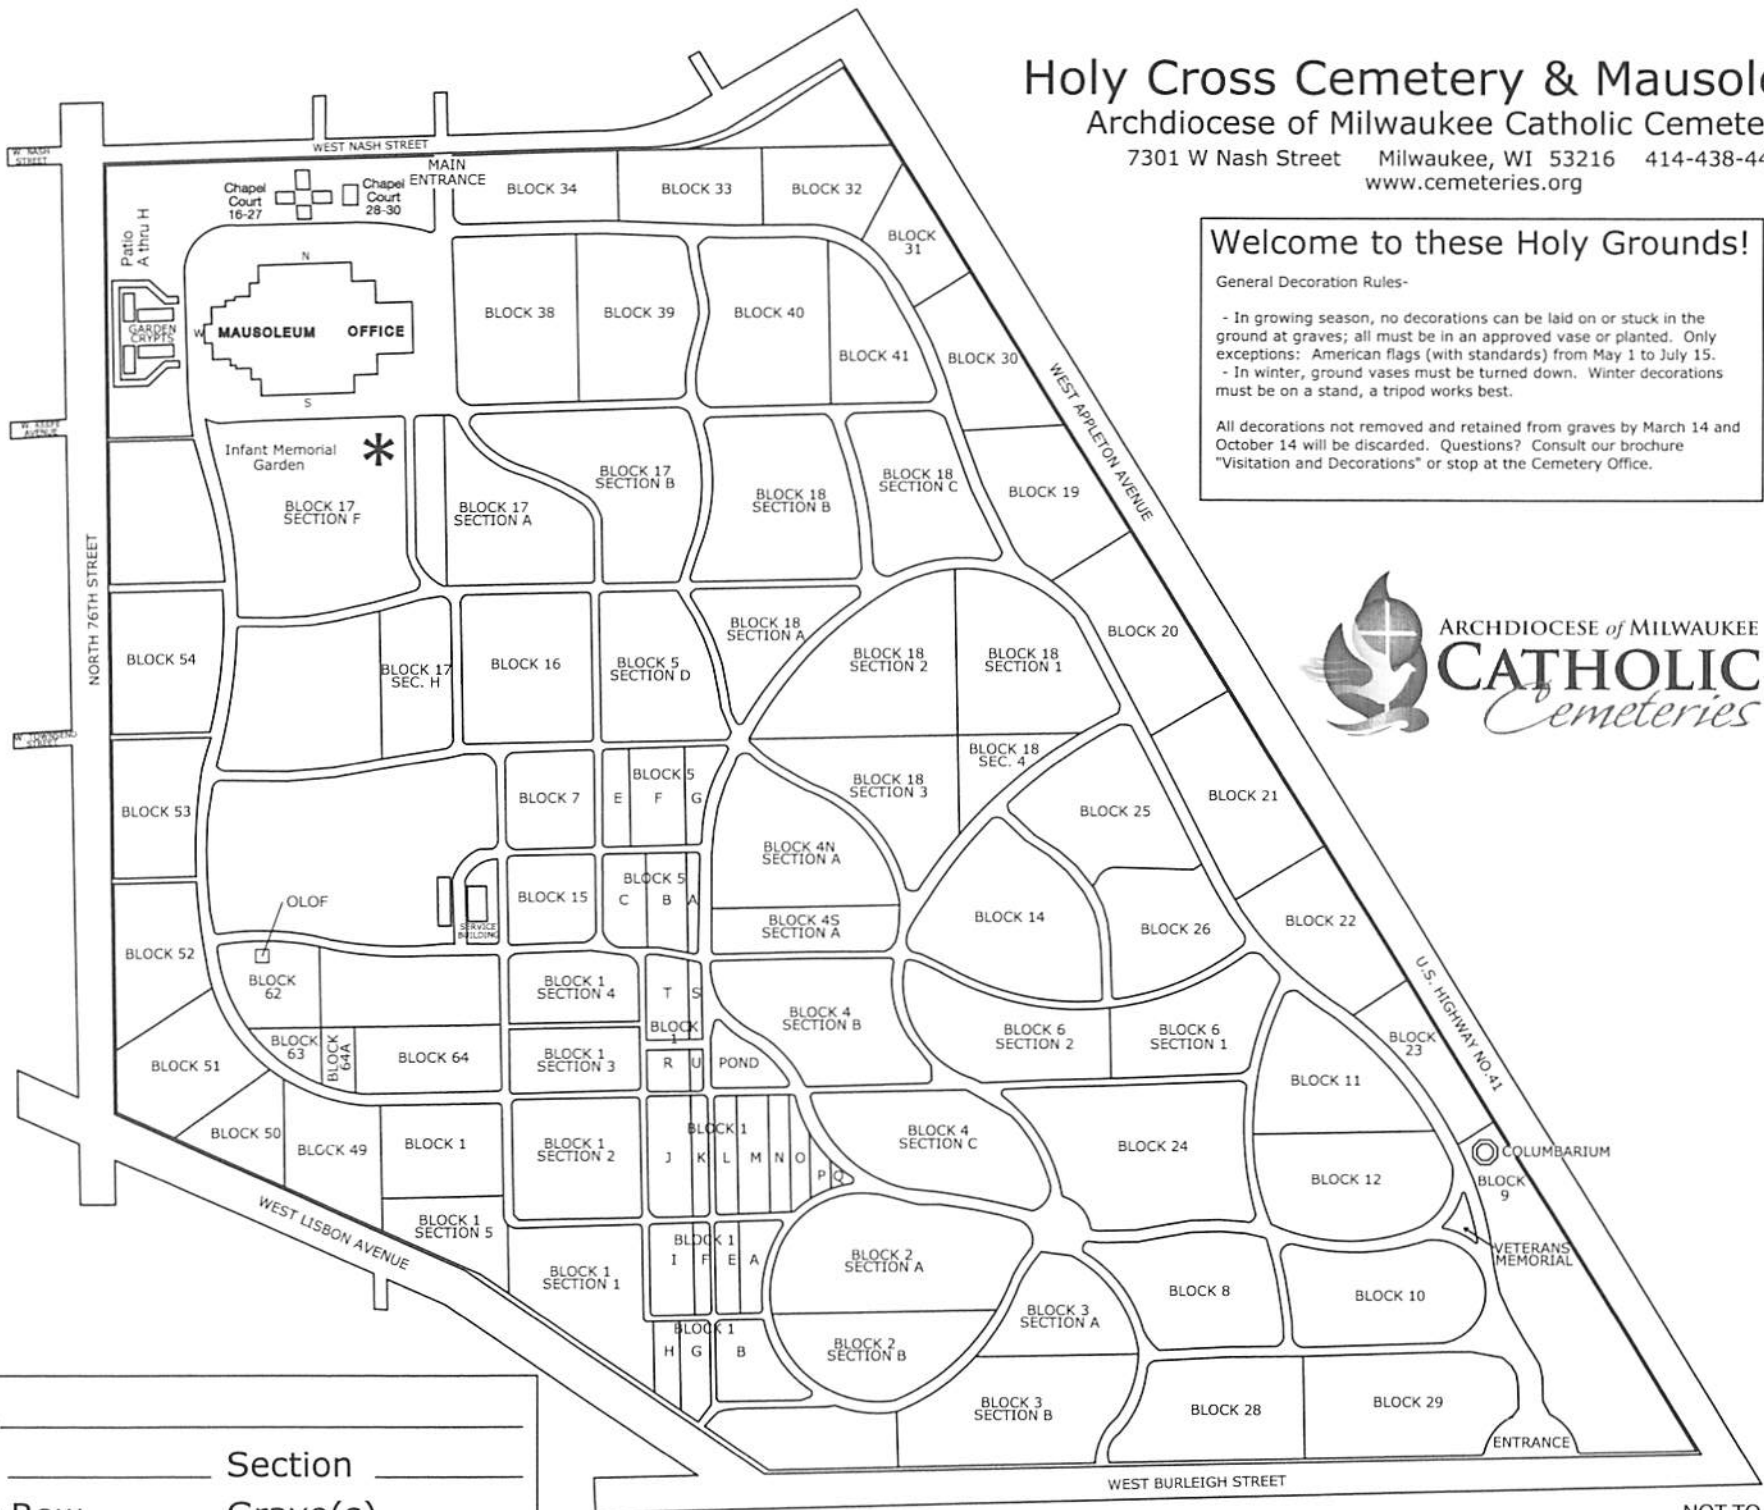

- In growing season, no decorations can be laid on or stuck in the ground at graves; all must be in an approved vase or planted. Only exceptions: American flags (with standards) from May 1 to July 15.
- In winter, ground vases must be turned down. Winter decorations must be on a stand, a tripod works best.

All decorations not removed and retained from graves by March 14 and October 14 will be discarded. Questions? Consult our brochure "Visitation and Decorations" or stop at the Cemetery Office.

\* Statue of Jesus & Children (Row 1, Grave 1)  
□ Our Lady of Fatima (OLOF) Columbarium

Name \_\_\_\_\_  
Block \_\_\_\_\_ Section \_\_\_\_\_  
Lot or Row \_\_\_\_\_ Grave(s) \_\_\_\_\_

NOT TO SCALE